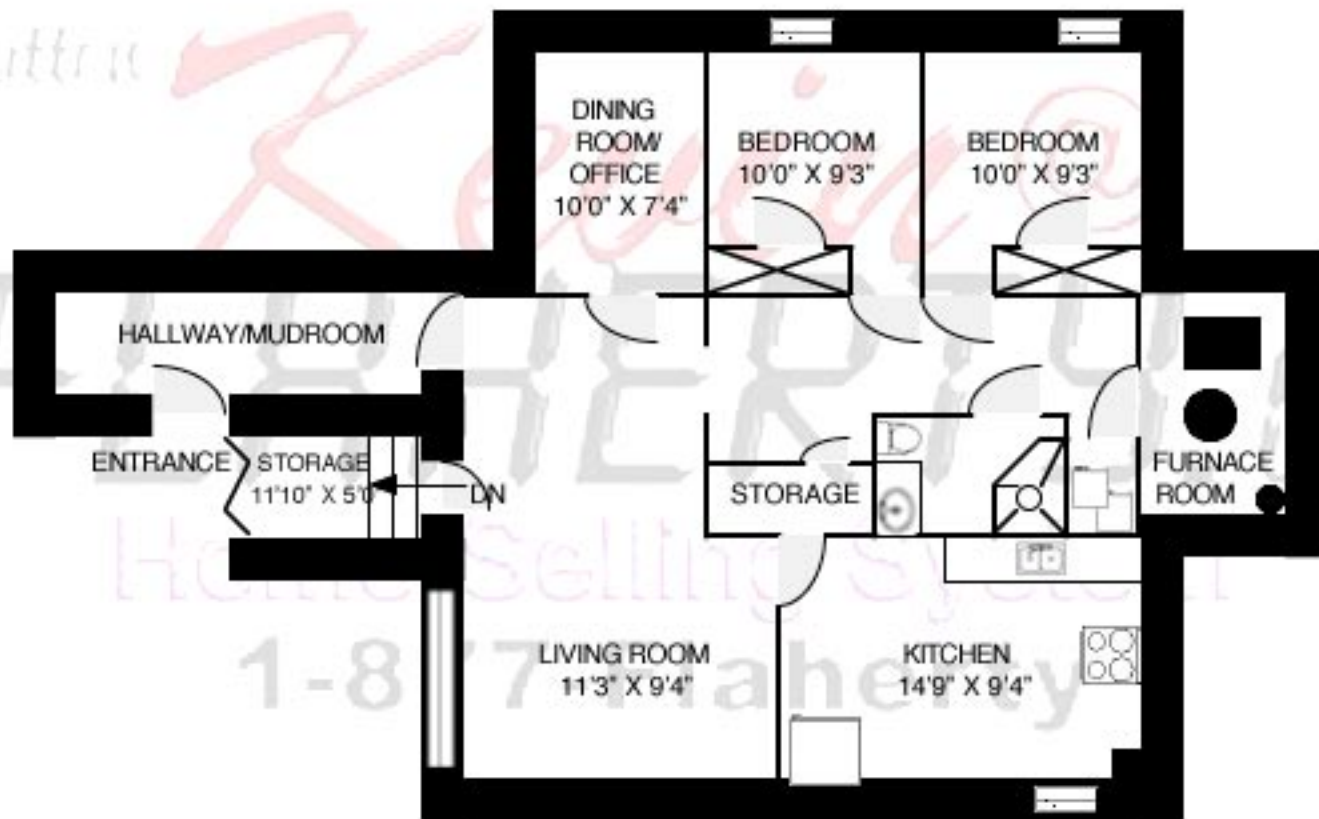

# 355 LISA MARIE, ORANGEVILLE UNIT B

1,130 SQ. FT.