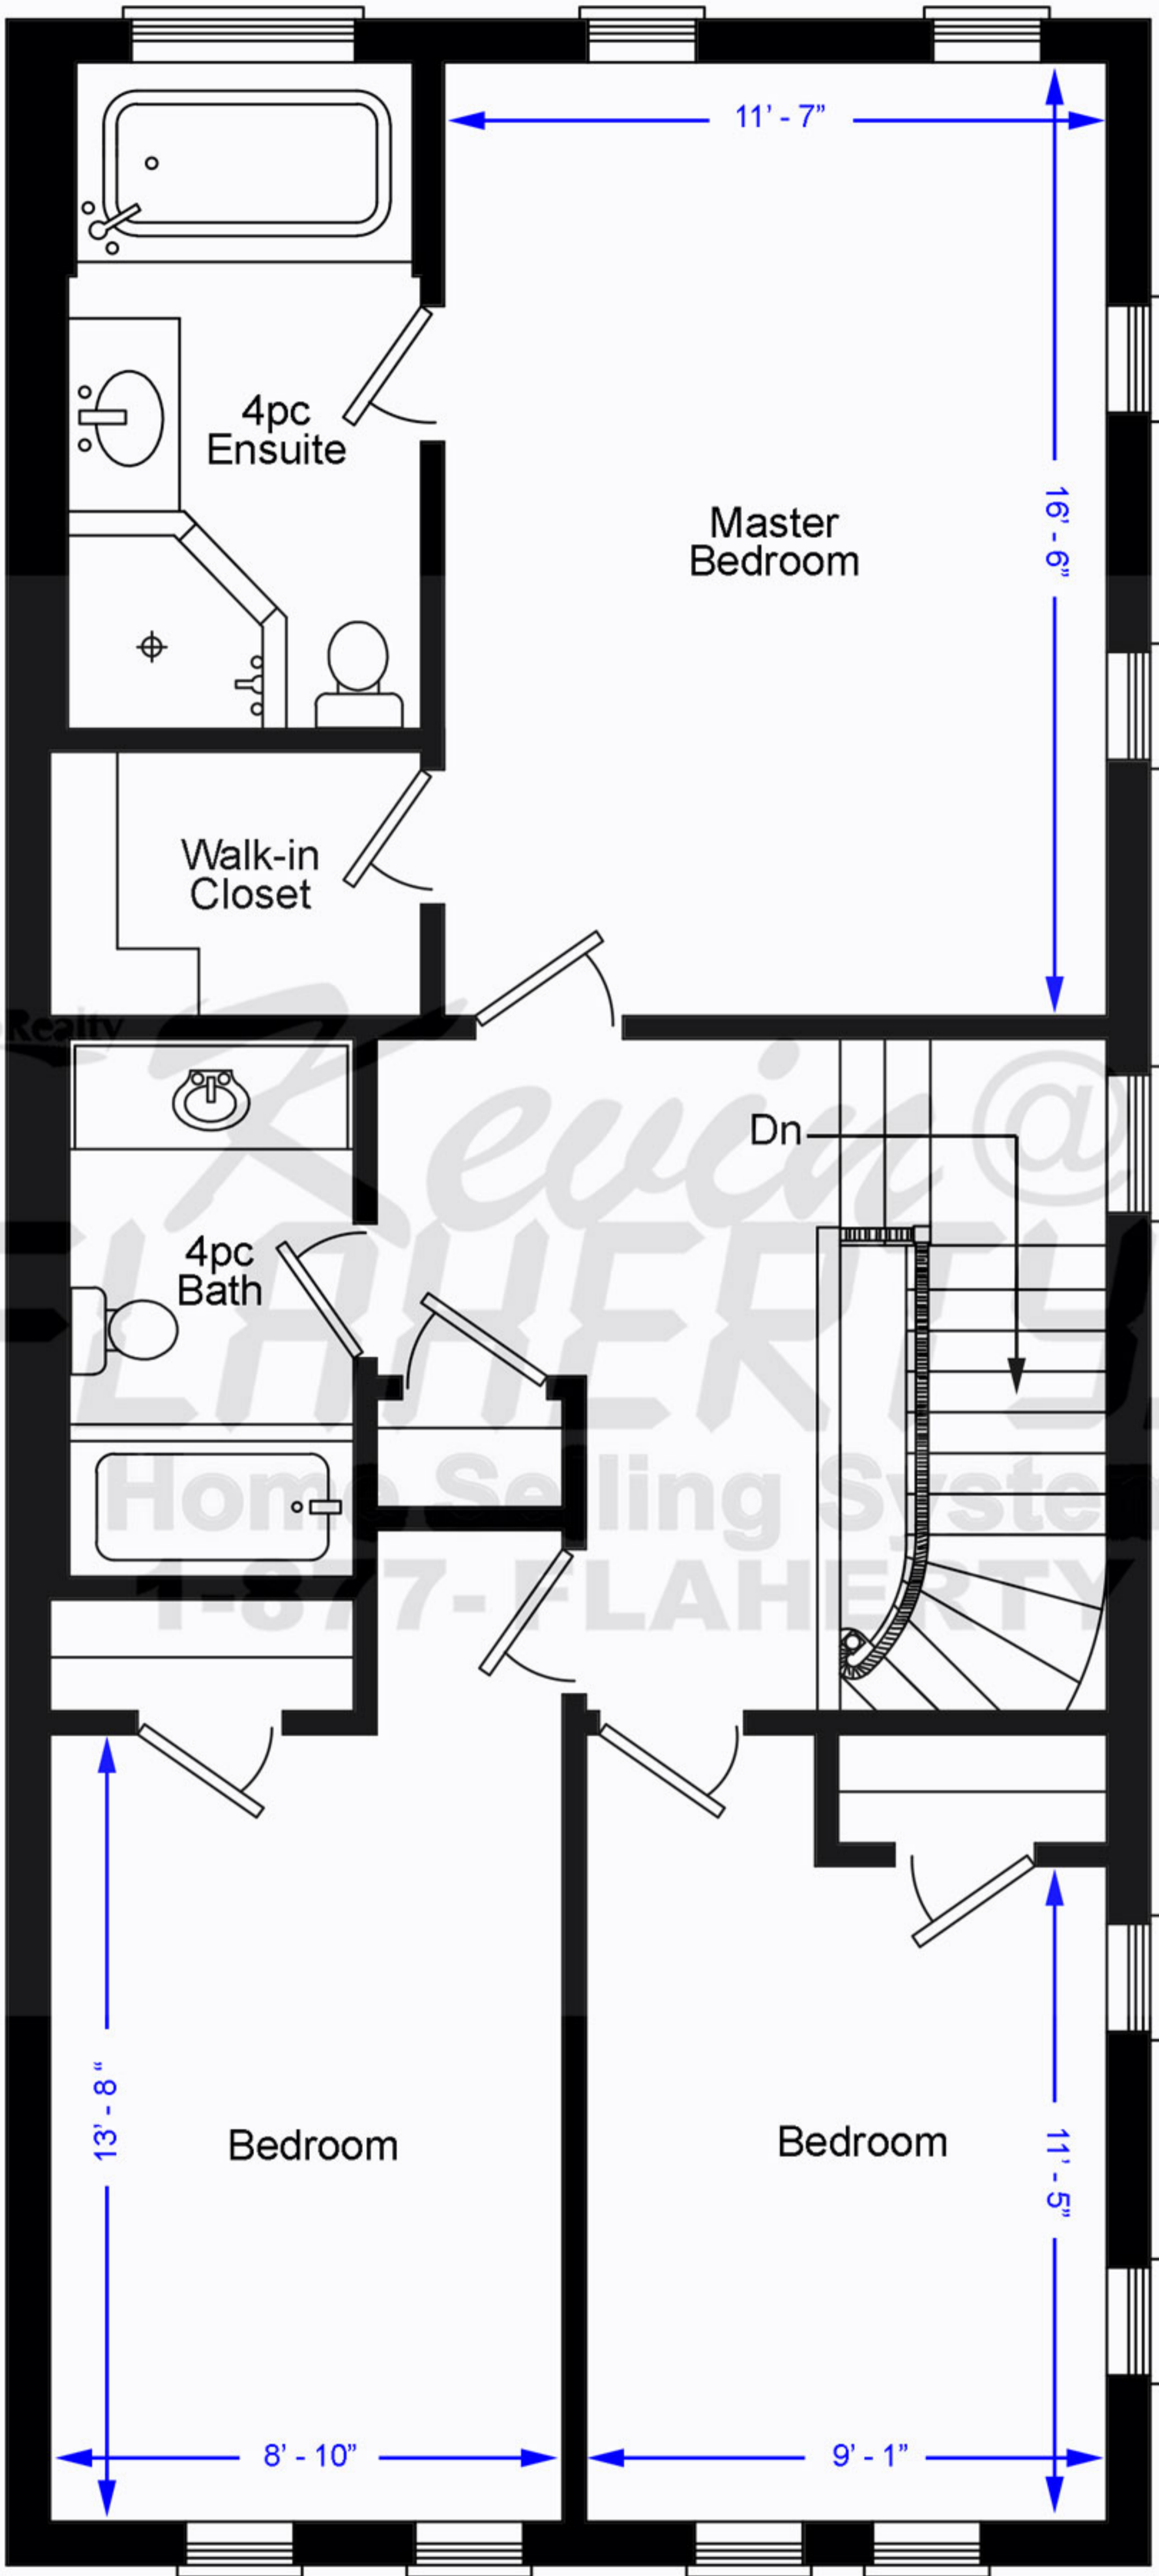

11 Bakewell St.

DIRECT
iPro Realty
Kevin Flaherty
Home Selling System
7-FLAHERTY@CA

SQUARE FOOTAGE:
1,366 Sq. Ft. plus
467 Sq. Ft.

UPPER LEVEL: 774 Sq. Ft.

11 Bakewell St.

SQUARE FOOTAGE:
1,366 Sq. Ft. plus
467 Sq. Ft.

MAIN LEVEL: 591 Sq. Ft.

Scale

11 Bakewell St.

SQUARE FOOTAGE:
 1,366 Sq. Ft. plus
 467 Sq. Ft.

LOWER LEVEL: 467 Sq. Ft.(Finished)
 162 Sq. Ft. (Un-Finished)

Scale