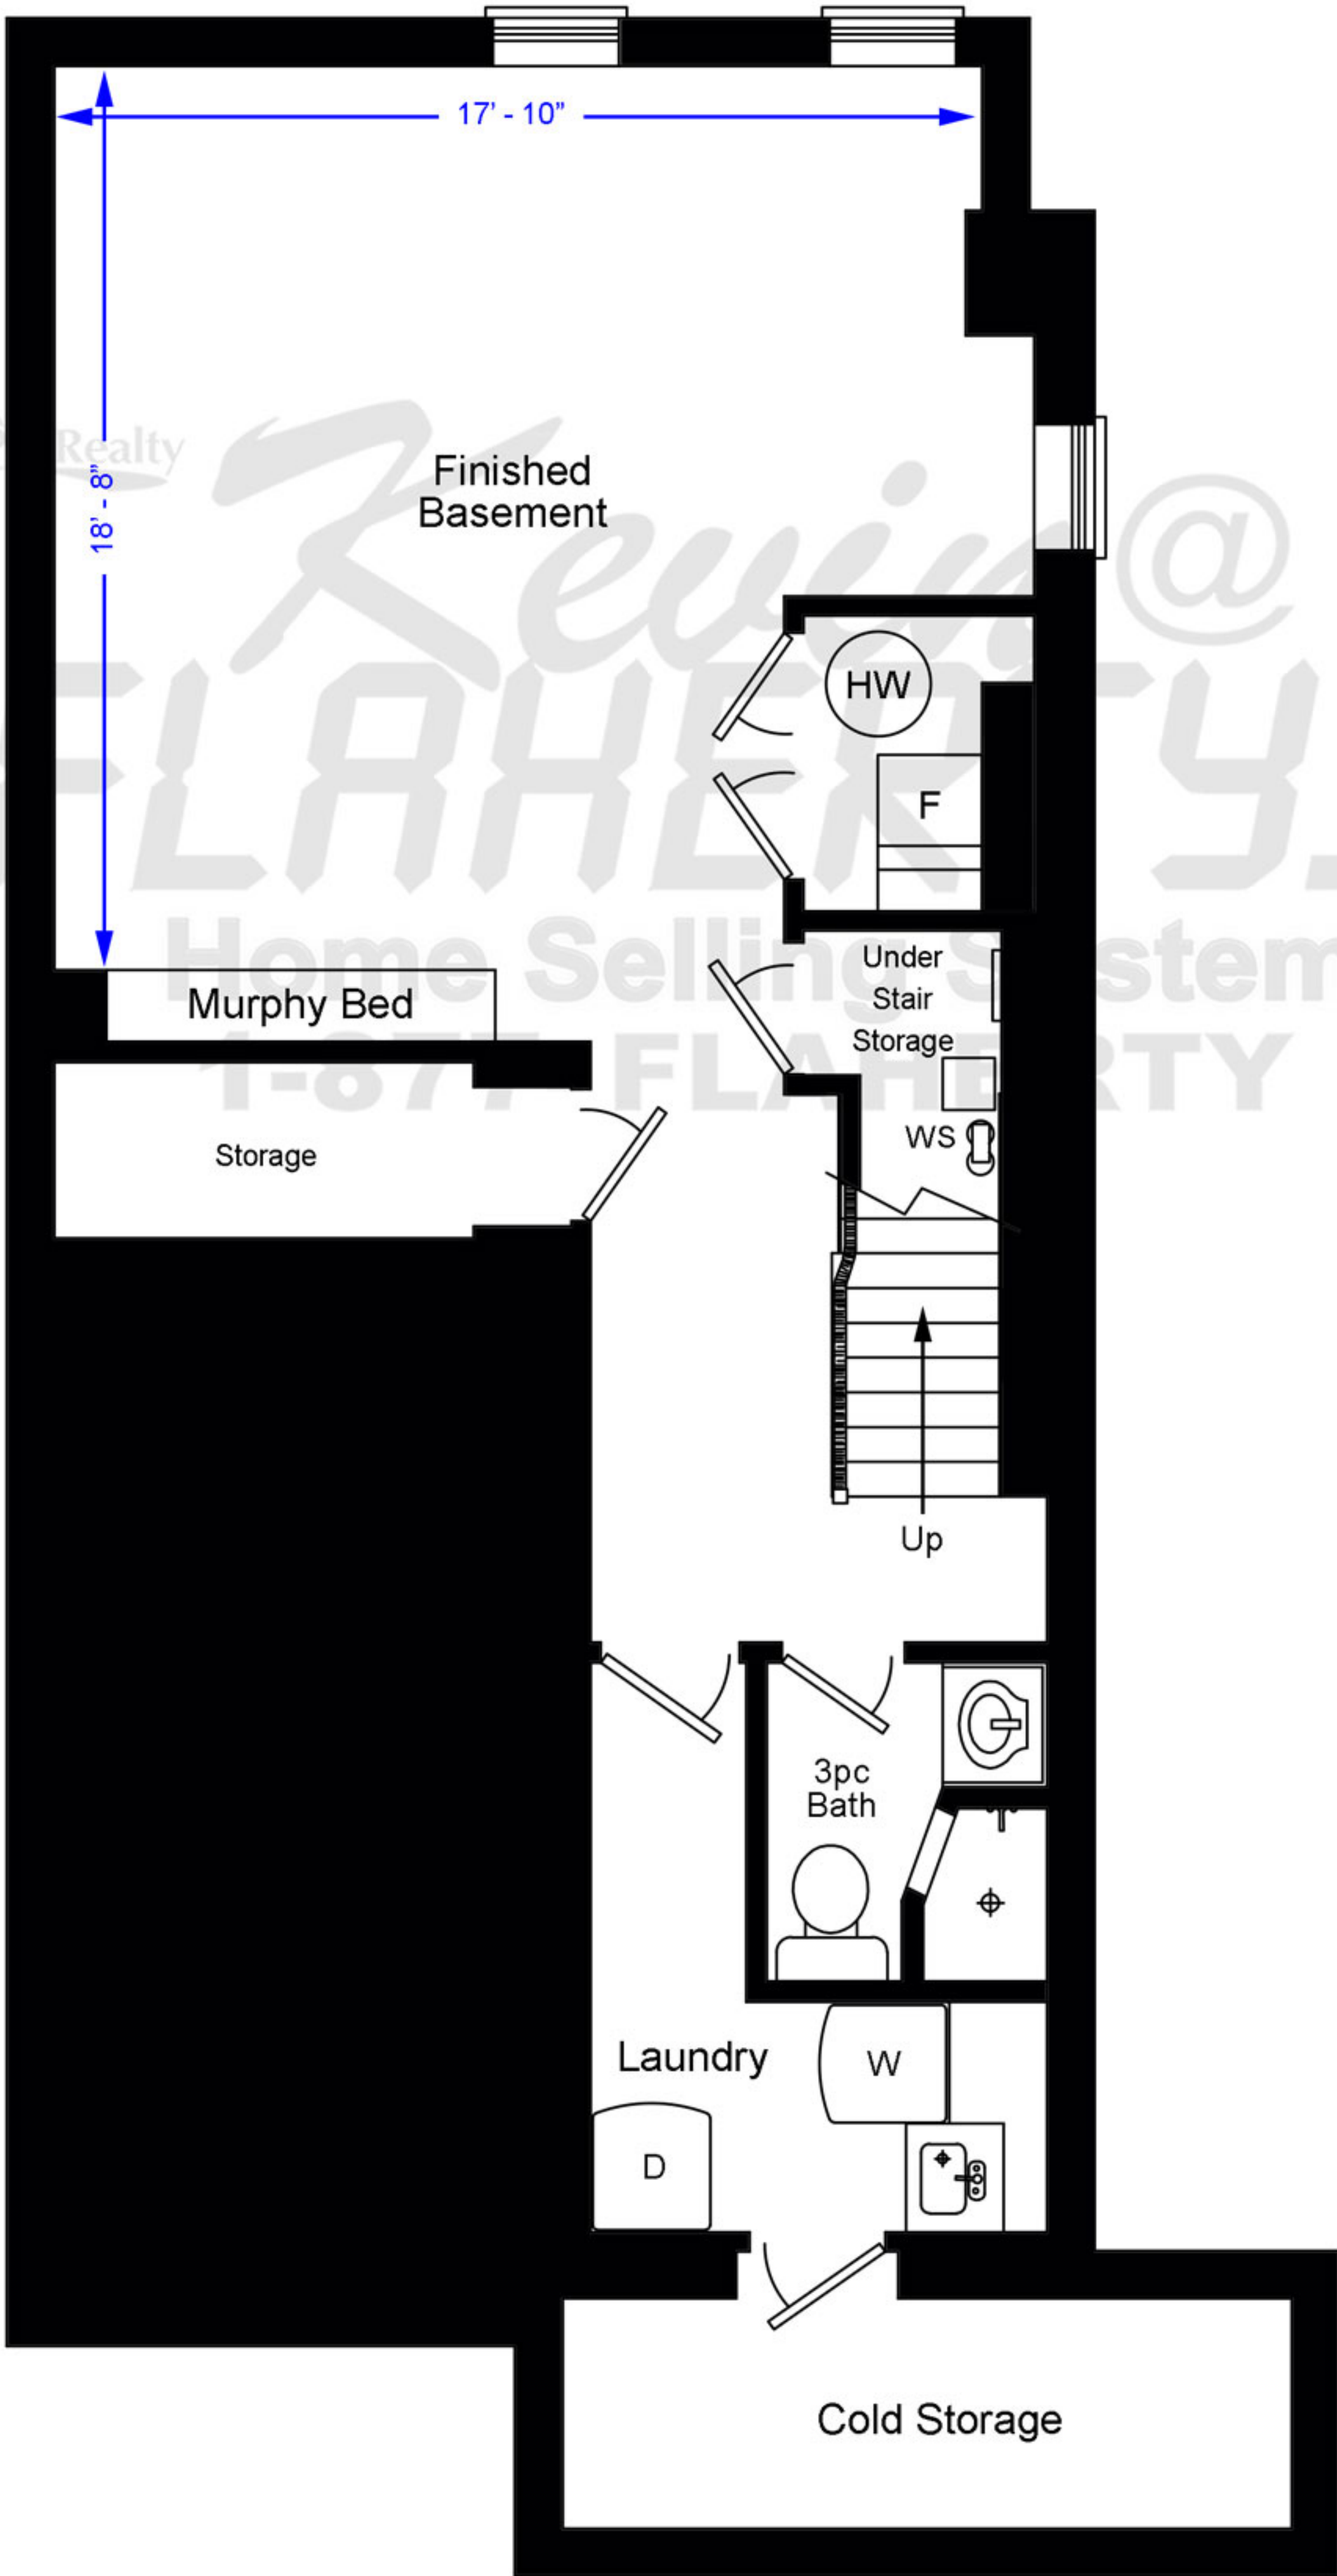

11 Bakewell St.

DIRECT
iPro Realty
Kevin Flaherty
Home Selling System
7-FLAHERTY@CA

SQUARE FOOTAGE:
1,366 Sq. Ft. plus
467 Sq. Ft.

UPPER LEVEL: 774 Sq. Ft.

11 Bakewell St.

SQUARE FOOTAGE:
1,366 Sq. Ft. plus
467 Sq. Ft.

MAIN LEVEL: 591 Sq. Ft.

Scale

11 Bakewell St.

SQUARE FOOTAGE:
 1,366 Sq. Ft. plus
 467 Sq. Ft.

LOWER LEVEL: 467 Sq. Ft.(Finished)
 162 Sq. Ft. (Un-Finished)

Scale