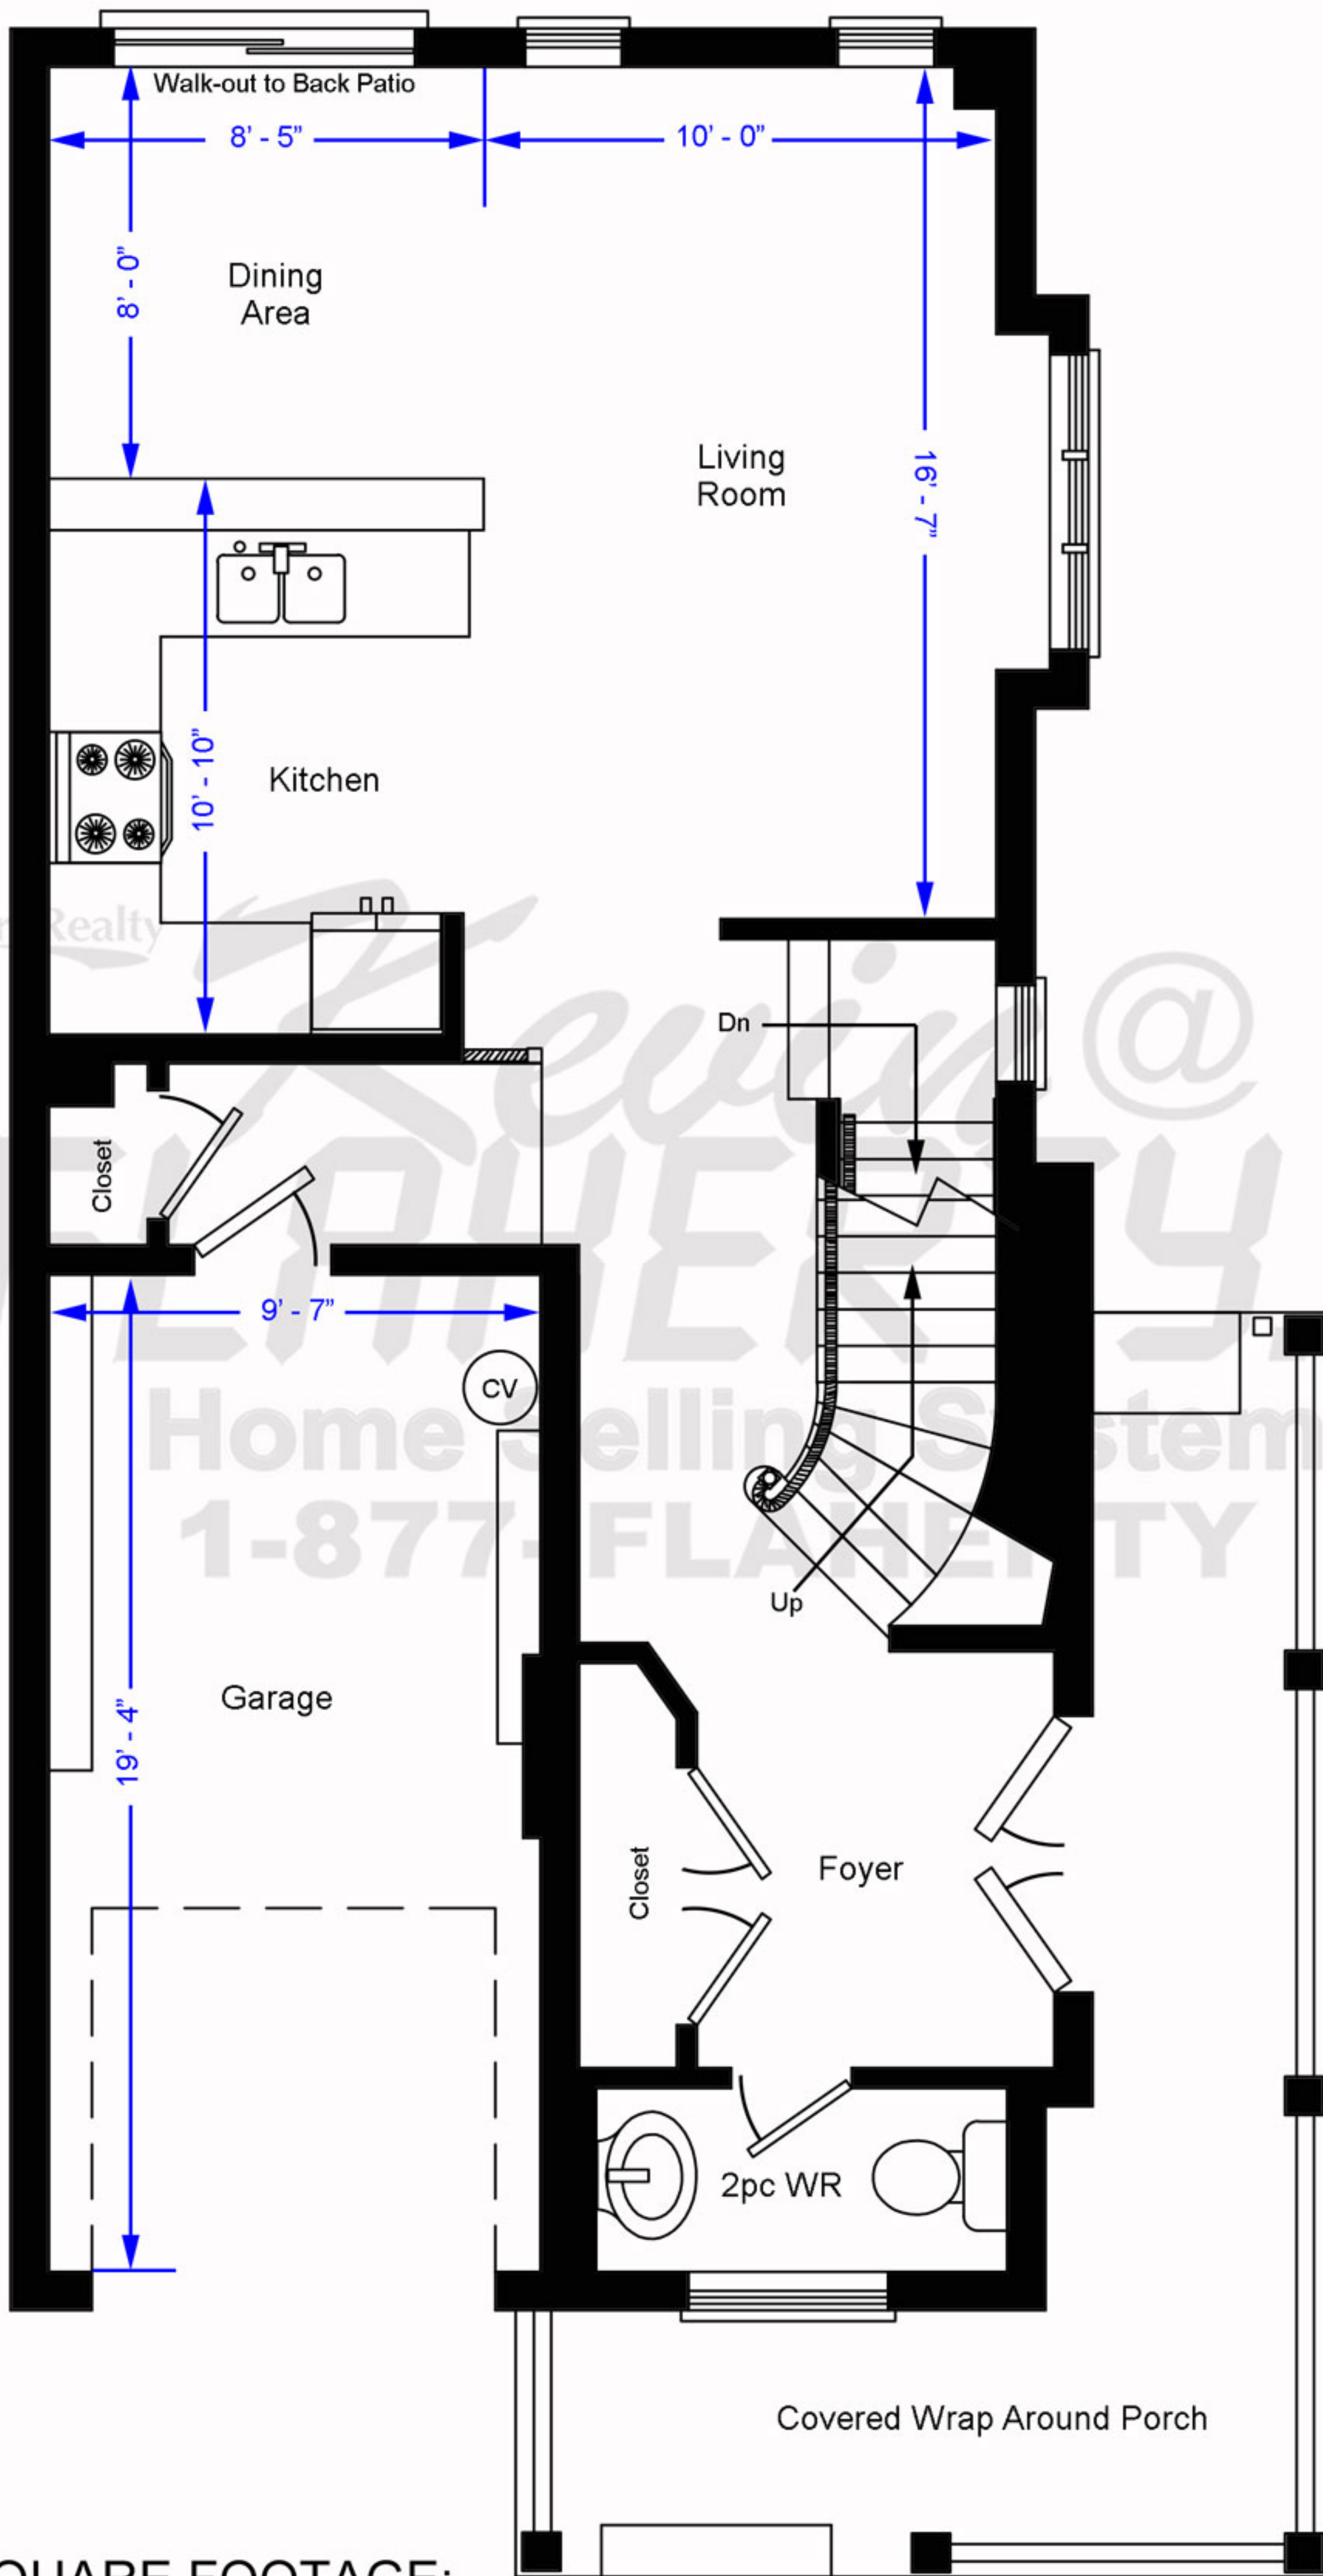

11 Bakewell St.

DIRECT
iPro Realty
Kevin Flaherty
Home Selling System
7-FLAHERTY@CA

SQUARE FOOTAGE:
1,366 Sq. Ft. plus
467 Sq. Ft.

UPPER LEVEL: 774 Sq. Ft.

11 Bakewell St.

SQUARE FOOTAGE:
1,366 Sq. Ft. plus
467 Sq. Ft.

MAIN LEVEL: 591 Sq. Ft.

Scale

11 Bakewell St.

SQUARE FOOTAGE:
 1,366 Sq. Ft. plus
 467 Sq. Ft.

LOWER LEVEL: 467 Sq. Ft.(Finished)
 162 Sq. Ft. (Un-Finished)

Scale